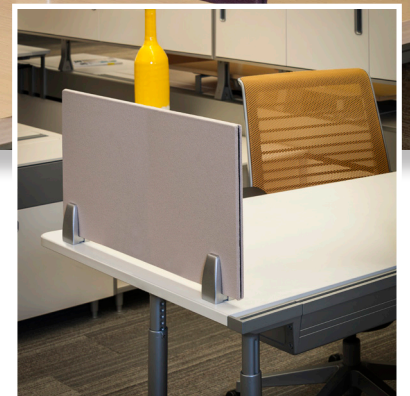

## FLEXIBILITY AND TACKABILITY

A fabric covered ½" thick panel that mounts to the top of any desk or table.

- Tackable
- Privacy screen - can be used at the front and/or sides of the worksurface
- Divider panel - can visually separate people in Desking or Benching layouts
- Mounts to the top of the worksurface with 2 "taco" clips
- Can also mount to the top of some systems panels
- Covered in Grade 1 Fabric - over 100 colors in all
- Other fabrics available - contact us for details
- Each unit comes with tackboard, taco clips (Silver) and mounting screws
- Available 12, 18 and 24 inches high by up to 60 inches wide